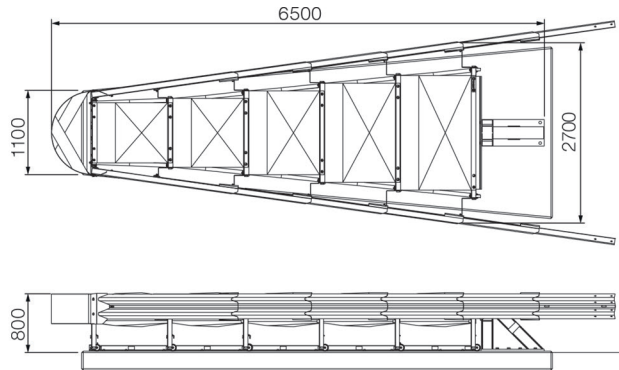

# CrashGuard V2700-5S

## PRODUCT DATA

System shape  
V-Shape

System foundation  
anchored

System height (m)  
0,80

System length (m)  
5,50

System width nose (m)  
1,10

System width back (m)  
2,70