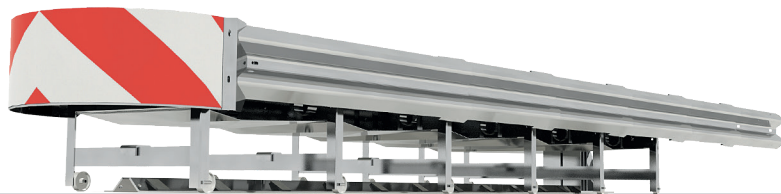

# CrashGuard V2700-5S

## PRODUCT DATA

System shape  
V-Shape

System foundation  
anchored

System height (m)  
0,80

System length (m)  
5,50

System width nose (m)  
1,10

System width back (m)  
2,70