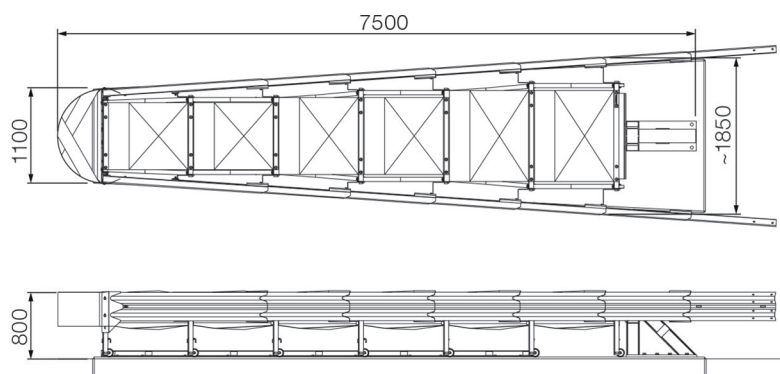

CrashGuard V1850-6S

PRODUCT DATA

System shape
V-Shape

System foundation
anchored

System height (m)
0,80

System length (m)
6,50

System width nose (m)
1,10

System width back (m)
1,85