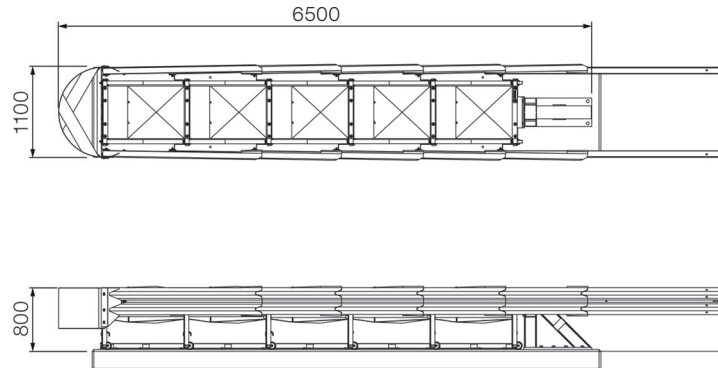

CrashGuard P1100-5S

PRODUCT DATA

System shape parallel	System foundation anchored	System height (m) 0,80
System length (m) 5,50	System width nose (m) 1,10	System width back (m) 0,80