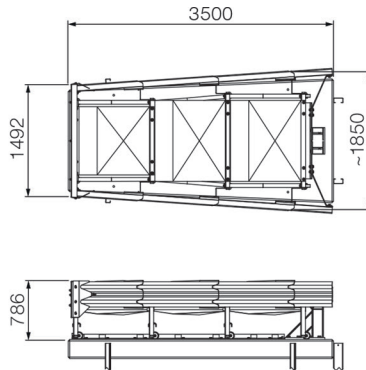

CrashGuard V1850-3S

PRODUCT DATA

System shape
V-Shape

System foundation
anchored

System height (m)
0,79

System length (m)
3,50

System width nose (m)
1,49

System width back (m)
1,85