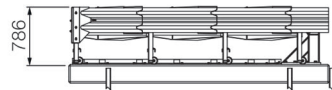

# CrashGuard P1100-3S

## PRODUCT DATA

System shape  
parallel

System foundation  
anchored

System height (m)  
0,79

System length (m)  
3,50

System width nose (m)  
1,12

System width back (m)  
1,12