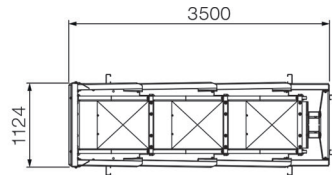

## PRODUCT DATA

System shape  
parallel

System foundation  
anchored

System height (m)  
0,79

System length (m)  
3,50

System width nose (m)  
1,12

System width back (m)  
1,12