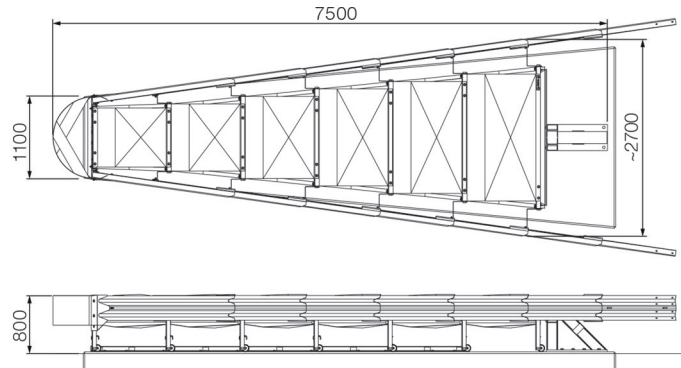

# CrashGuard V2700-6S

## PRODUCT DATA

System shape  
V-Shape

System foundation  
anchored

System height (m)  
0,80

System length (m)  
6,50

System width nose (m)  
1,10

System width back (m)  
2,66